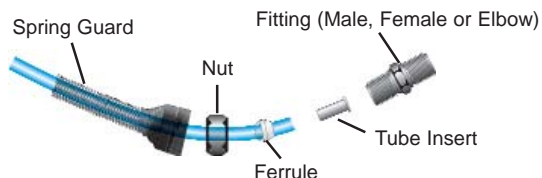

Product	I.D.	MPT	Model
Repair Kit	1/4"	1/4" Swivel	A762SRK
Repair Kit	1/4"	1/4" Rigid	A762RRK
Repair Kit	3/8"	1/4" Swivel	A764DSRK
Repair Kit	3/8"	1/4" Rigid	A764DRRK
Repair Kit	3/8"	3/8" Swivel	A764SRK
Repair Kit	3/8"	3/8" Rigid	A764RRK
Repair Kit	1/2"	1/2" Swivel	A766SRK
Repair Kit	1/2"	1/2" Rigid	A766RRK