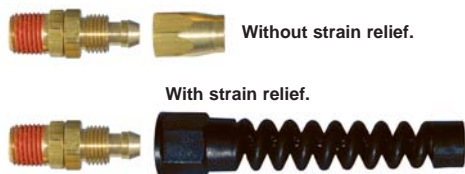

REUSABLE FITTINGS

Features:

- Completely field repairable.
- Tighter bend radius improves flexibility, even at extremely low temperatures.
- Improves maneuverability, which extends hose life.
- Durable to withstand the rigors of tough environments.
- Interchangeable with existing hose assemblies.

Product	I.D.	O.D.	MPT	Without Strain Relief Model	With Strain Relief Model
Reusable Fitting	1/4"	3/8"	1/4" Swivel	A770SM	A770SMSR
Reusable Fitting	1/4"	3/8"	1/4" Rigid	A770RM	A770RMSR
Reusable Fitting	5/16"	15/32"	1/4" Swivel	A771SM	A771SMSR
Reusable Fitting	5/16"	15/32"	1/4" Rigid	A771RM	A771RMSR
Reusable Fitting	3/8"	9/16"	1/4" Swivel	A772DSM	A772DSMSR
Reusable Fitting	3/8"	9/16"	1/4" Rigid	A772DRM	A772DRMSR
Reusable Fitting	3/8"	9/16"	3/8" Swivel	A772SM	A772SMSR
Reusable Fitting	3/8"	9/16"	3/8" Rigid	A772RM	A772RMSR

REPAIR KIT

Features:

- Contains all items necessary for repairing one tube end. Includes a zinc-coated spring guard, nut, fitting, ferrule and tube insert.