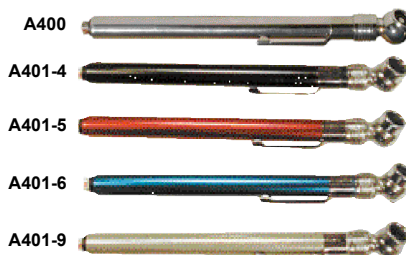

## ECONOMY TIRE PRESSURE GAUGES

### Features:

- Calibrated and tested to ensure accuracy.
- Permanently lubricated.
- Easy-to-read, dual calibrated (PSI and kPa), four-sided nylon indicator bar.
- Manufactured with all-aluminum bodies and chrome-plated zinc heads.
- Available in an assortment of colors.

Gauge Type	PSI	Application	Gauge Style	Head Type	Measurement	Color	Model	Display Model
Economy	5 - 50	Automotive	Pocket	Angle	PSI / kPa	Aluminum	A400	A400-BL
Economy	5 - 50	Automotive	Pocket	Angle	PSI / kPa	Black	A401-4	-
Economy	5 - 50	Automotive	Pocket	Angle	PSI / kPa	Red	A401-5	-
Economy	5 - 50	Automotive	Pocket	Angle	PSI / kPa	Blue	A401-6	-
Economy	5 - 50	Automotive	Pocket	Angle	PSI / kPa	Green	A401-7	-
Economy	5 - 50	Automotive	Pocket	Angle	PSI / kPa	Silver	A401-9	-
Economy	10 - 75	Auto / Bike	Pocket	Angle	PSI / kPa	Aluminum	A403	A403-BL
Economy	10 - 75	Auto / Bike	Pocket	Angle	PSI / kPa	Black	A503A-Black	A503A-4BL
Economy	10 - 75	Auto / Bike	Pocket	Angle	PSI / kPa	Red	A503A-Red	A503A-5BL
Economy	10 - 75	Auto / Bike	Pocket	Angle	PSI / kPa	Blue	A503A-Blue	A503A-6BL
Economy	10 - 75	Auto / Bike	Pocket	Angle	PSI / kPa	Green	A503A-Green	A503A-7BL
Economy	20 - 120	Truck / Bike	Pocket	Angle	PSI / kPa	Aluminum	A420	A420-BL

### Features:

- Manufactured from a high quality seamless machined brass tube.
- Coated with a black polyurethane finish.
- Calibrated and tested to ensure precise accuracy.
- Easy-to-read, dual calibrated (PSI and kPa), four-sided nylon indicator bar.