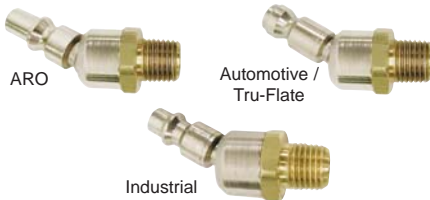

COUPLERS AND CONNECTORS

MEGAFLOW™ HIGH FLOW COUPLERS

Features:

- Engineered to allow twice the flow of comparably-sized standard couplers.
- One handed push-to-connect design allows easy operation.
- All brass construction with zinc-plated steel sleeve.

See page 27 for non-marring couplers.

Interchange	Body Size	Part Number Prefix	Thread and Barb Size	Female Model	Male Model	Hose Barb Model
Megaflow	1/4"	A923H	1/4"	A923H4F	A923H4M	A923H4H
Megaflow	1/4"	A923H	3/8"	A923H6F	A923H6M	A923H6H

MEGAFLOW™ HIGH FLOW CONNECTORS

Features:

- Engineered to allow twice the flow of comparably-sized standard design connectors.
- Zinc dichromate-plated steel.

Interchange	Body Size	Part Number Prefix	Thread and Barb Size	Female Model	Male Model	Hose Barb Model
Megaflow	1/4"	A923M	1/4"	A923MN4F	A923MN4M	A923MN4H
Megaflow	1/4"	A923M	3/8"	A923MN6F	A923MN6M	A923MN6H

BALL SWIVEL CONNECTORS

Features:

- Combine the features of Ball Swivel fittings and connectors, eliminating the need for an additional fitting and creating a lightweight tool-to-hose connection.
- Connection and nut portion are nickel-plated hardened steel and the threaded portion of the fitting is all brass.