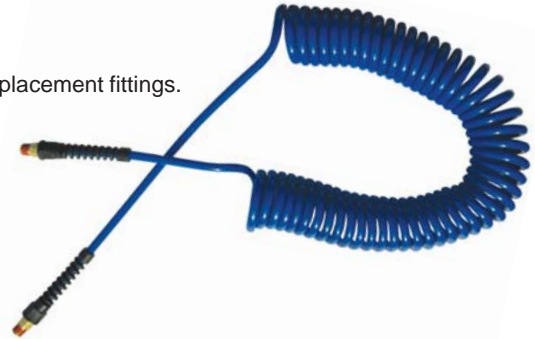

FLEXCOIL® POLYURETHANE COILED AIR HOSE

Flexcoil is the finest polyurethane air hose on the market today and eliminates the two most common limitations of other self-storing air hoses – kinking and abrasion. This lightweight, yet extremely durable hose will withstand the rigors of tough industrial environments while maintaining its resiliency over a long period of time. Swivel fitting is provided with thread seal, eliminating the need for sealing tape or paste.

Features:

- Outstanding coil memory.
- Highly kink and abrasion resistant.
- Straight tails provide built-in whip hose.
- Resistant to most oils and fuels.

See page 32 for replacement fittings.

Color Code	
Blue	..... B
Red	..... R
Yellow	..... Y
Neon Green	..... G
Transparent Blue	... T

Hose I.D.	Hose O.D.	Temperature Range	Working Pressure at 70° F
1/4"	3/8"	- 40° F to 165° F	145 PSI
3/8"	9/16"	- 40° F to 165° F	135 PSI
.467"	3/4"	- 40° F to 165° F	125 PSI

I.D.	Fitting	Length	Model
1/4"	1/4" 1 rigid, 1 swivel	12'	A762A12-PB
1/4"	1/4" 2 swivels	12'	A762B12-PB
1/4"	1/4" 1 rigid, 1 swivel	25'	A762A25-PB
1/4"	1/4" 2 swivels	25'	A762B25-PB
1/4"	1/4" 1 rigid, 1 swivel	50'	A762A50
1/4"	1/4" 2 swivels	50'	A762B50
1/4"	No Fittings	100'	A762
3/8"	1/4" 1 rigid, 1 swivel	12'	A764AD12-PB
3/8"	3/8" 1 rigid, 1 swivel	12'	A764A12-PB
3/8"	1/4" 2 swivels	12'	A764BD12-PB
3/8"	3/8" 2 swivels	12'	A764B12-PB
3/8"	1/4" 1 rigid, 1 swivel	25'	A764AD25-PB
3/8"	3/8" 1 rigid, 1 swivel	25'	A764A25-PB
3/8"	1/4" 2 swivels	25'	A764BD25-PB
3/8"	3/8" 2 swivels	25'	A764B25-PB
3/8"	1/4" 1 rigid, 1 swivel	50'	A764AD50
3/8"	3/8" 1 rigid, 1 swivel	50'	A764A50
3/8"	1/4" 2 swivels	50'	A764BD50
3/8"	3/8" 2 swivels	50'	A764B50
3/8"	No Fittings	100'	A764
1/2"	1/2" 2 swivels	12'	A766-B12-PB
1/2"	1/2" 1 rigid, 1 swivel	25'	A766A25-PB
1/2"	1/2" 2 swivels	25'	A766B25-PB
1/2"	1/2" 1 rigid, 1 swivel	50'	A766A50
1/2"	1/2" 2 swivels	50'	A766B50
1/2"	No Fittings	100'	A766

NYLON COILED AIR HOSE

Features:

- Lightweight and permanently coiled.
- Quality nylon formulation resists moisture absorption and abrasion.
- Each assembly is supplied with durable brass compression fittings, tube inserts and hose ferrules.
- Spring guards are also provided on all assemblies, except 3/4".

See page 32 for replacement fittings and repair kit.