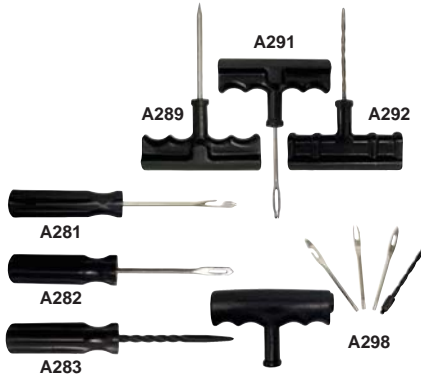

TIRE REPAIR

CHEMICAL SEAL PATCHES

Diameter	Package Quantity	Model
1 1/2"	40	A247-1
2"	30	A247-2
3 1/8"	20	A247-3

BIAS TIRE BOOT

Diameter	Package Quantity	Model
3 1/2"	20	A249-3
5 1/4"	10	A249-5
6 1/4"	10	A249-6

RADIAL PATCHES

Diameter	Package Quantity	Model
1 1/2"	30	A251-1
2 3/8"	30	A251-2
3 1/8"	20	A251-3
4 1/8"	10	A251-4

STRING REPAIR PLUGS

Description	Model
4" steel belted, brown, 20 / box	A284-BX
4" steel belted, brown, 20 / bag	A284-PB
4" steel belted, brown, 60 / pack	A284-BK
7" steel belted, brown, 30 / box	A285-BX
7" steel belted, brown, 30 / bag	A285-PB
7" steel belted, brown, 50 / pack	A285-BK
7" tire string, black, 30 / pack	A286-PB
7" tire string, black, 50 / pack	A286-BK

TIRE REPAIR TOOLS

Description	Model
Open-eye needle screwdriver	A281
Closed-eye tire repair needle	A282
Rasp tool, screwdriver handle	A283
Open-eye needle, T-handle	A288
Tire probe, T-handle	A289
Split-eye needle, T-handle	A291
Rasp, T-handle	A292
Four-in-one tire repair tool	A298